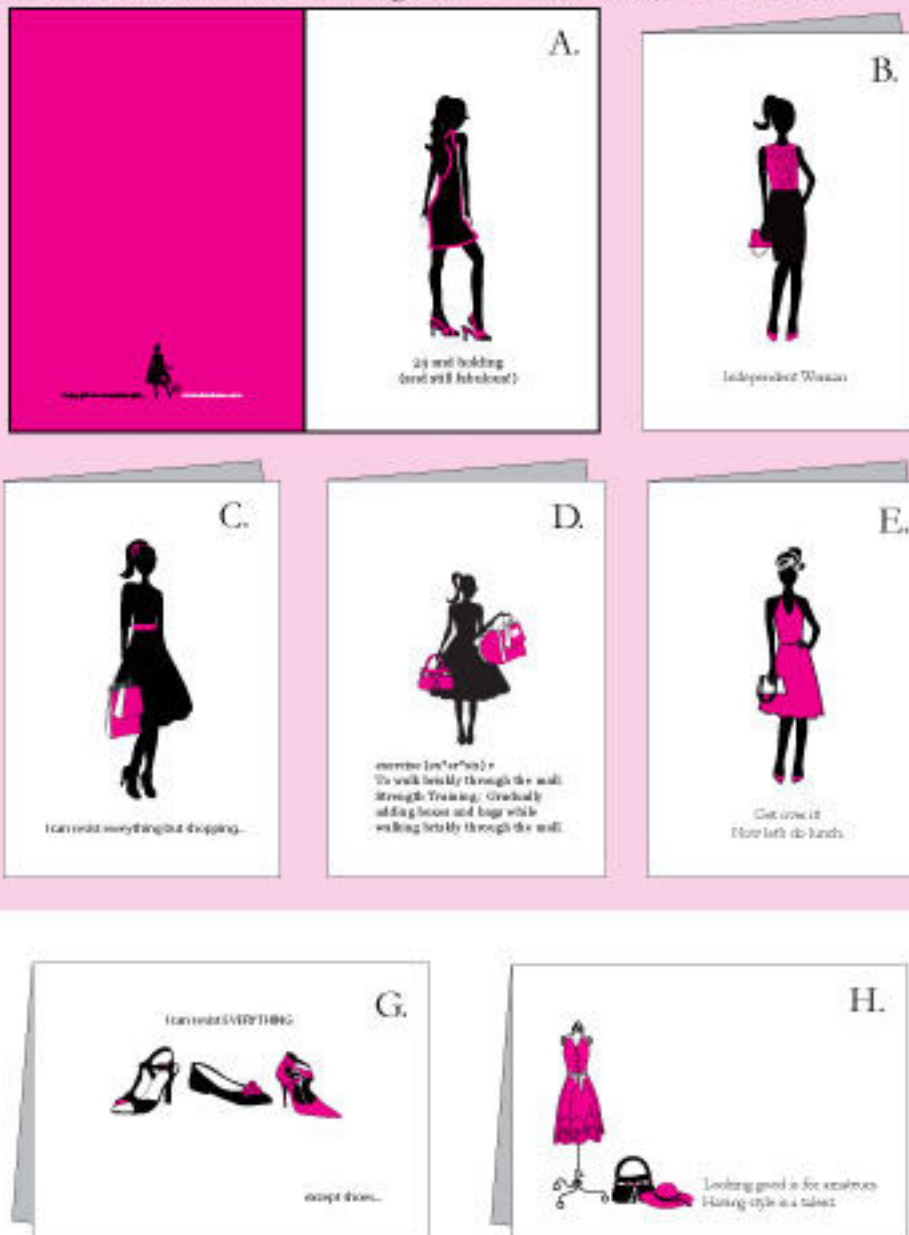

New Stationery

SHE SHE ME
1-800-325-8152
wholesale@shesheme.com

10 foldover notecards on 80 lb Sundance Felt

Start with our NEW signature silhouette cards...