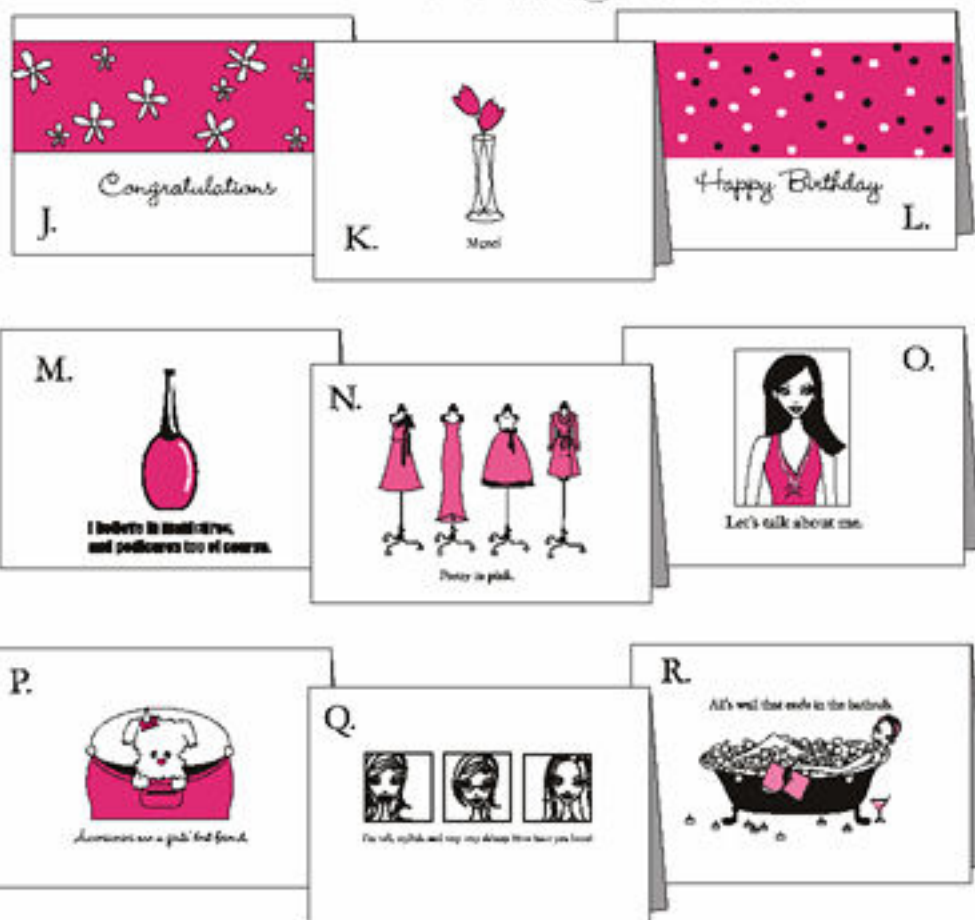

# Stationery

SHE SHE ME®

1-800-325-8152

10 foldover notecards on 80 lb Sundance  
Felt

1-800-325-8152 wholesale@shesheme.com

**Notecard Description**

	<b>Item #</b>
A. So many handbags, so little time	S-529
B. It's a beautiful shoe shopping day	S-516
C. May you be the belle of every ball	S-514
D. Retail Therapy	S-502
E. Happy Birthday! I promise no one is counting	S-527
F. Rainy days are underrated	S-509
G. I miss you but I'm shopping through the pain	S-501
H. Twirly...Flirty...Girly...	S-525
I. Life is too short to wear sensible shoes	S-528
J. Congratulations	S-507
K. Merci	S-506
L. Happy Birthday	S-508
M. I believe in manicures...	S-517
N. Pretty in Pink	S-515
O. Let's talk about me	S-512
P. Accessories are a girl's best friend	S-505
Q. I'm tall, stylish, and very, very skinny.	S-511
R. All's well that ends in the bathtub	S-510